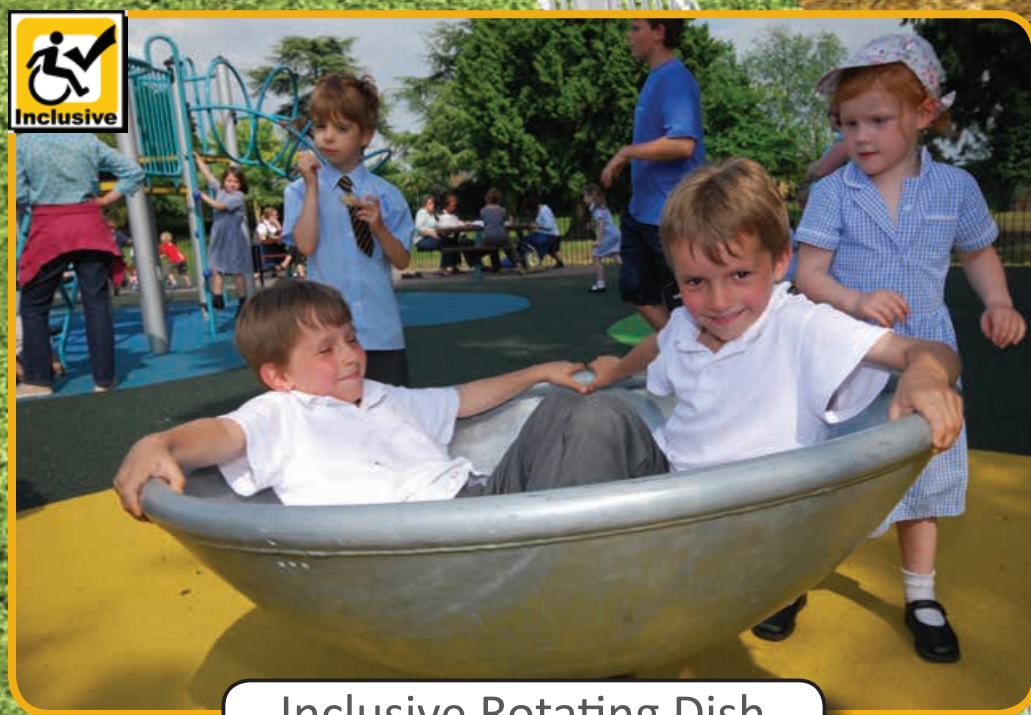

Playzone Starter Climber

2.4m High Swings with 2no. Flat Seats, a Pod Seat and Inclusive Boat Seat

'Spin me!'

'Faster!'

'Boing!'

'Higher!'

'Hello...!'

'Whoosh!'

Inclusive Spring Ladybird

2.4m High Swings with 2no. Flat Seats, a Pod Seat and Inclusive Boat Seat

Toddlerzone Hide & Slide Unit

Hide & Slide Features:
 Designed by one of our customers, this unit offers three levels of access to a 1.2m high slide, up a ramp, a ladder or a ring climb. There is hidden social seating under the main deck, where little ones can sit, chat and hide. At the highest point we have put look-out binoculars.