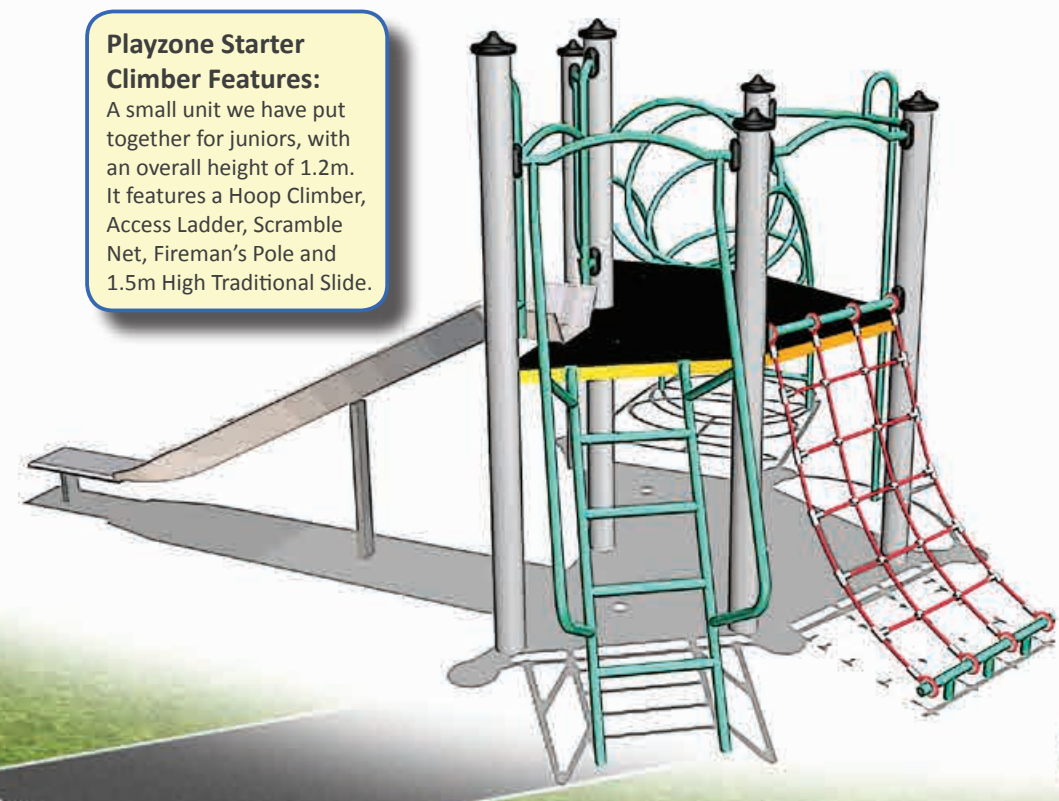

Bristol C.C.
 Wilmott Park

DRAWING BY	Rachael	QUOTE NO.	7543
DATE	05/06/15	ACCOUNT MANAGER	Roy Allcock
SCALE	1/200@A3		

Bristol City Council Wilmott Park Children's Play Area Option 1

Playzone Starter Climber Features:
A small unit we have put together for juniors, with an overall height of 1.2m. It features a Hoop Climber, Access Ladder, Scramble Net, Fireman's Pole and 1.5m High Traditional Slide.

Playzone Starter Climber

2.4m High Swings with 2no. Flat Seats, a Pod Seat and Inclusive Boat Seat

'Spin me!'

'Faster!'

'Boing!'

'Higher!'

'Hello...!'

'Whoosh!'

Inclusive Spring Ladybird

2.4m High Swings with 2no. Flat Seats, a Pod Seat and Inclusive Boat Seat

Toddlerzone Hide & Slide Unit

Hide & Slide Features:
 Designed by one of our customers, this unit offers three levels of access to a 1.2m high slide, up a ramp, a ladder or a ring climb. There is hidden social seating under the main deck, where little ones can sit, chat and hide. At the highest point we have put look-out binoculars.